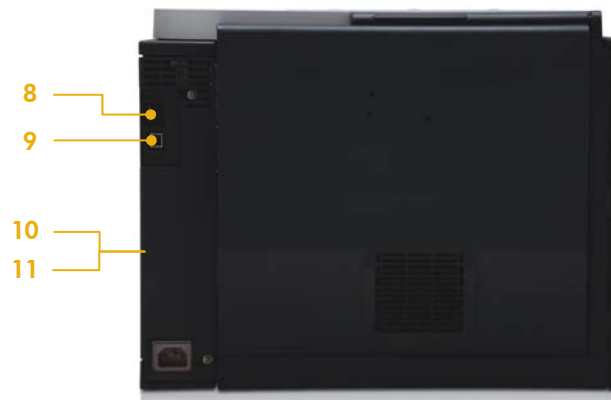

Rear view

Series at a glance

	CP2025n	CP2025dn	CP2025x
Part number	CB494A	CB495A	CB496A
50-sheet multipurpose tray 1 and 250-sheet input tray 2	✓	✓	✓
250-sheet tray 3	Optional	Optional	✓
Ethernet/Fast Ethernet networking	Built-in	Built-in	Built-in
Two-sided printing	Manual	Automatic	Automatic